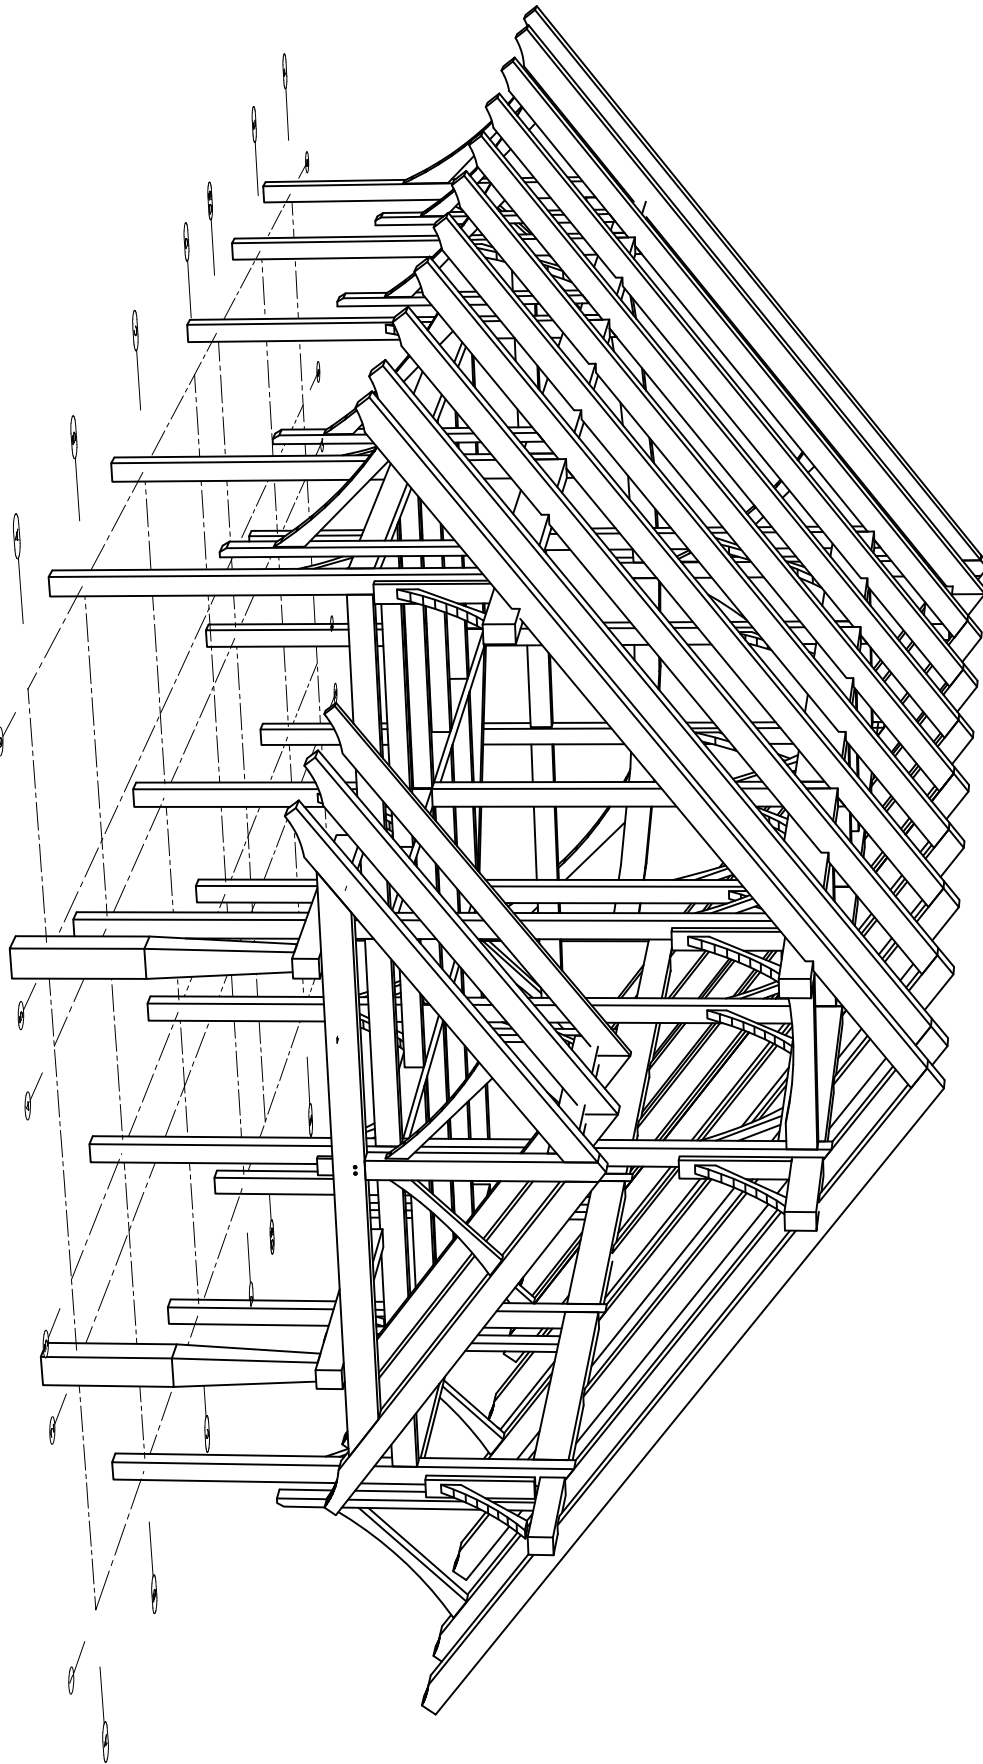

PERSPECTIVE VIEW
SCALE: NTS

5 MAY 2012

RESIDENCE FOR:
WHITE

TIMBERFRAME DESIGN FOR:
ALASKA TIMBERFRAME

PO BOX 15151, FRITZ CREEK, AK 99608
(907) 235-3418 OFFICE (907) 235-2439 SHOP (907) 235-2462 FX

drawings prepared by:
bear design
po box 358 port townsend, wa 98368-0358
ph (360) 301-3424
kenn@beardesignonline.com © 2012

PERSPECTIVE VIEW
SCALE: NTS

5 MAY 2012

2

RESIDENCE FOR:
WHITE

TIMBERFRAME DESIGN FOR:
ALASKA TIMBERFRAME

PO BOX 15151, FRITZ CREEK, AK 99608
(907) 235-3418 OFFICE (907) 235-2439 SHOP (907) 235-2462 FX

drawings prepared by:
bear design
po box 358 port townsend, wa 98368-0358
ph (360) 301-3424
kevin@beardesignonline.com © 2012